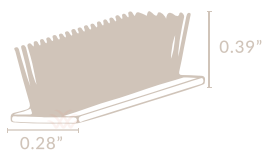

ROLLER SHADE Channels

THINGS TO KNOW

“U” CHANNEL OUTSIDE MOUNT (TC)

“U” CHANNEL INSIDE MOUNT (TE)

“U” CHANNEL INSERT (HD3)

“L” CHANNEL (SN)

COLOR SELECTIONS

White (01)