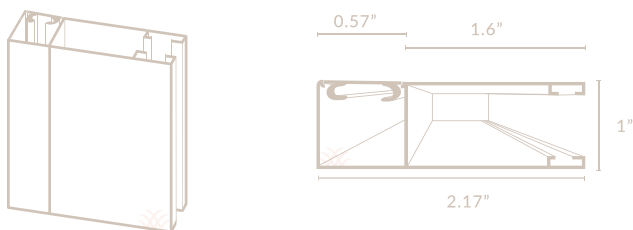

ROLLER SHADE Channels

THINGS TO KNOW

“U” CHANNEL OUTSIDE MOUNT (TC)

“U” CHANNEL INSIDE MOUNT (TE)

“U” CHANNEL INSERT (HD3)

“L” CHANNEL (SN)

COLOR SELECTIONS

White (01)